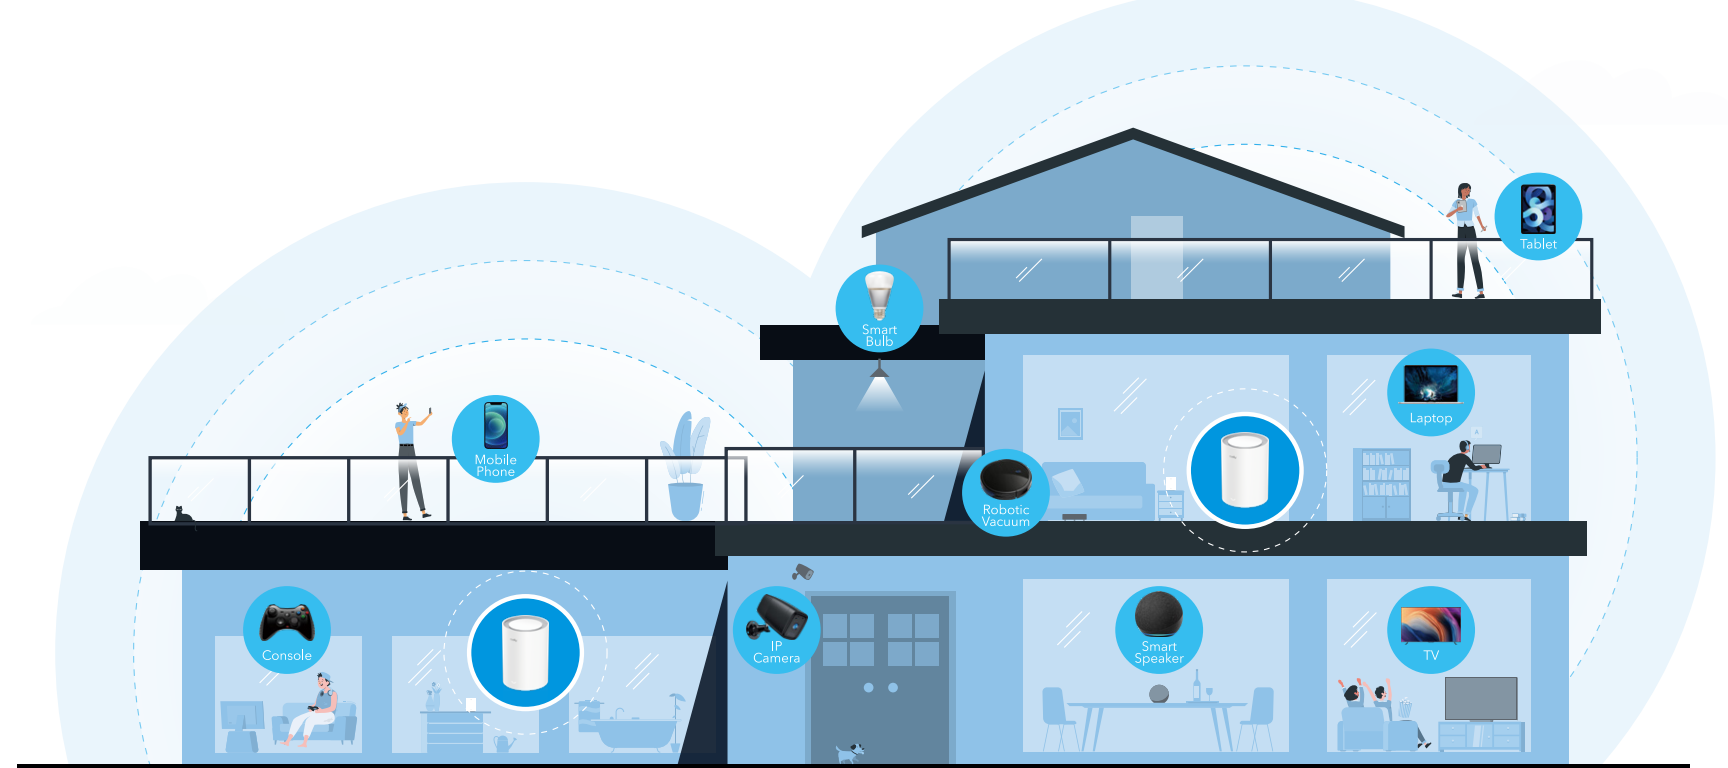

Model: M3600

BE3600

Gigabit Mesh Wi-Fi 7 System

System LED

- WPS/Pair Button
- Reset Button
- Gigabit Ethernet Ports
- DC Jack

Super-Wide, Extra-Fast Wi-Fi 7 for Large Houses

Powerful Wi-Fi 7 Chip for Responsive Network

MLO technology connects clients through multiple bands, and the 4K-QAM boosts speed by another 25%, delivering a total of 1.5X faster speed for smoother experience in larger homes.

↑
1.5X
Faster

Immersive Gaming with Lower Latency

Mesh system generates one unified Wi-Fi, seamlessly connecting your devices to the best available Wi-Fi node as you move around, providing a superior alternative to the traditional Wi-Fi router and repeater setup.